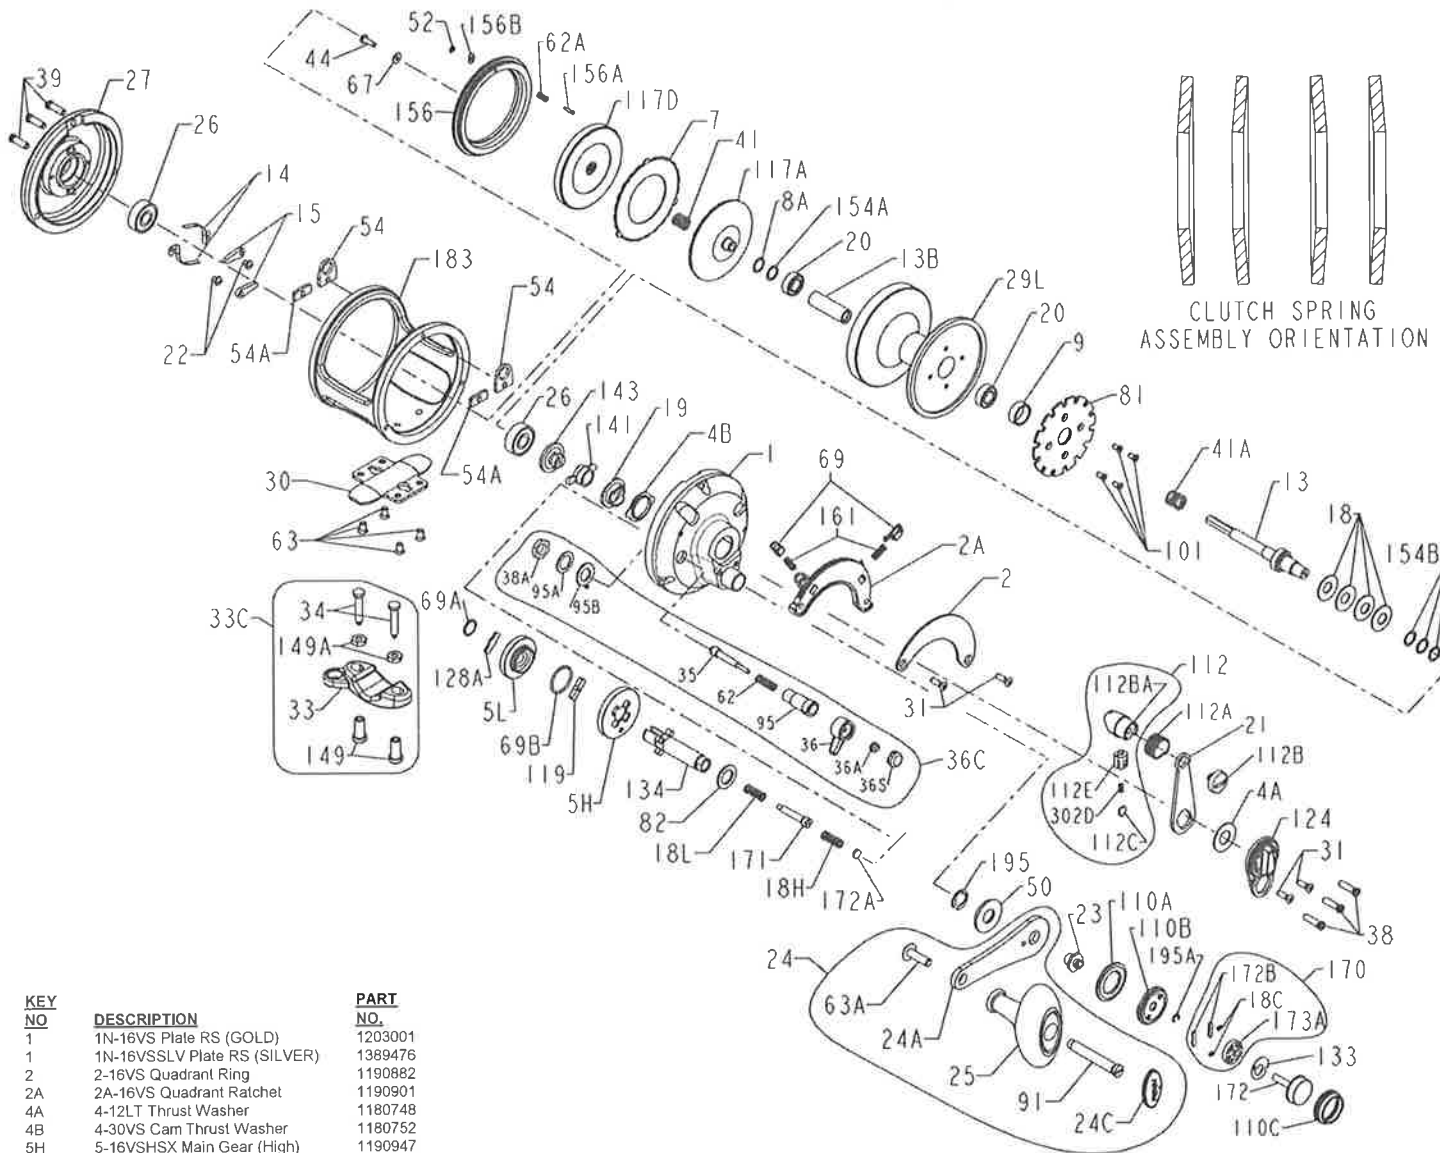

MODELS 16VSX, 1151028 (GOLD) (For Serial Nos. AFTER J100001) & 16VSXS, 1385490 (SILVER)

KEY NO.	DESCRIPTION	PART NO.
1	1N-16VS Plate RS (GOLD)	1203001
1	1N-16VSSLV Plate RS (SILVER)	1389476
2	2-16VS Quadrant Ring	1190882
2A	2A-16VS Quadrant Ratchet	1190901
4A	4-12LT Thrust Washer	1180748
4B	4-30VS Cam Thrust Washer	1180752
5H	5-16VSHSX Main Gear (High)	1190947
5L	5-16VSLSX Main Gear (Low)	1190949
7	7-16VS Metal Drag Washer	1191002
8A	8A-TSS-4 Shim (as required)	1229046
9	9-16VS Spool Spacing Sleeve	1191037
13	13-16VSX Pinion Gear	1191095
13B	13B-16VS Pinion Sleeve	1191123
14	14-16S Dog Spring (2 req)	1181388
15	15-50 Dog (2 req)	1181425

KEY NO.	DESCRIPTION	PART NO.
18	18-16VS Disc Clutch Spring (4 req)	1191204
18C	18C-15KG Shift Catch Spring (2 req)	1181632
18H	18H-30VS Shift Spring (Heavy)	1181634
18L	18L-30VS Shift Spring (Light)	1181637
19	19-16VS Eccentric Cam	1191220
20	20-722 Ball Bearing (2 req)	1181792
21	21-16VS Eccentric Lever	1192625
22	22-109 Dog Spring Screw (2 req)	1181912
23	23-30VS Handle Mounting Screw	1181933
24	24-16VS Handle Assembly	1181969

KEY NO.	DESCRIPTION	PART NO.
24A	24A-16VS-1 Handle Blank	1207738
24C	24C-113HN Handle Knob Cap	1182092
25	25S-113HN Handle Knob	1207739
26	26N-40 Bearing (2 req)	1182146
27	27-16VS Plate LS (GOLD)	1191374
27	27-16VSSLV Plate LS (SILVER)	1390194
29L	29L-16VS Spool Asm (GOLD)	1192676
29L	29L-16VSSLV Spool Asm (SILVER)	1389487
30	30-16VS Stand	1182599
31	31T-70 Quad/Bridge Screw (4 req)	1182700