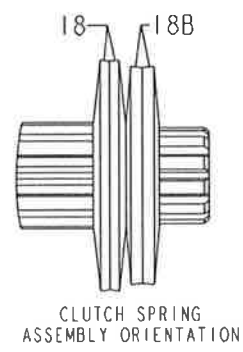

MODELS 16VS, 1151027 (GOLD) (Serial Nos. AFTER J100001) & 16VSS, 1385484 (SILVER)

KEY NO	DESCRIPTION	PART NO.
1	1N-16VS Plate RS (GOLD)	1203001
1	1N-16VSSLV Plate RS (SILVER)	1389476
2	2-16VS Quadrant Ring	1190882
2A	2A-16VS Quadrant Ratchet	1190901
4A	4-12LT Thrust Washer	1180748
4B	4-30VS Cam Thrust Washer	1180752
5H	5-16VSHS Main Gear (High)	1190946
5L	5-16VSLS Main Gear (Low)	1190948
7	7-16VS Metal Drag Washer	1191002
8A	8A-TS5-4 Shim (as required)	1229046
9	9-16VS Spool Spacing Sleeve	1191037
13	13-16VS Pinion Gear	1191094
13B	13B-16VS Pinion Sleeve	1191123
14	14-16S Dog Spring (2 req)	1181388
15	15-50 Dog (2 req)	1181425

KEY NO	DESCRIPTION	PART NO.
18	18- 12T Disc Clutch Spring (2 req)	1181608
18B	18-16VS Disc Clutch Spring (2 req)	1191204
18C	18C-15KG Shift Catch Spring (2 req)	1181632
18H	18H-30VS Shift Spring (Heavy)	1181634
18L	18L-30VS Shift Spring (Light)	1181637
19L	19L-16VS Eccentric Cam	1265027
20	20-722 Ball Bearing (2 req)	1181792
21	21-16VS Eccentric Lever	1192625
22	22-109 Dog Spring Screw (2 req)	1181912
23	23-30VS Handle Mounting Screw	1181933
24	24-16VS Handle Assembly	1181969

KEY NO	DESCRIPTION	PART NO.
24A	24A-16VS-1 Handle Blank	1207738
24C	24C-113HN Handle Knob Cap	1182092
25	25S-113HN Handle Knob	1207739
26	26N-40 Bearing (2 req)	1182146
27	27-16VS Plate Asm LS (GOLD)	1191374
27	27-16VSSLV Plate Asm LS (SILVER)	1390194
29L	29L-16VS Spool Asm (GOLD)	1192676
29L	29L-16VSSLV Spool Asm (SILVER)	1389487
30	30-16VS Stand	1182599
31	31T-70 Quad/Bridge Screw (4 req)	1182700