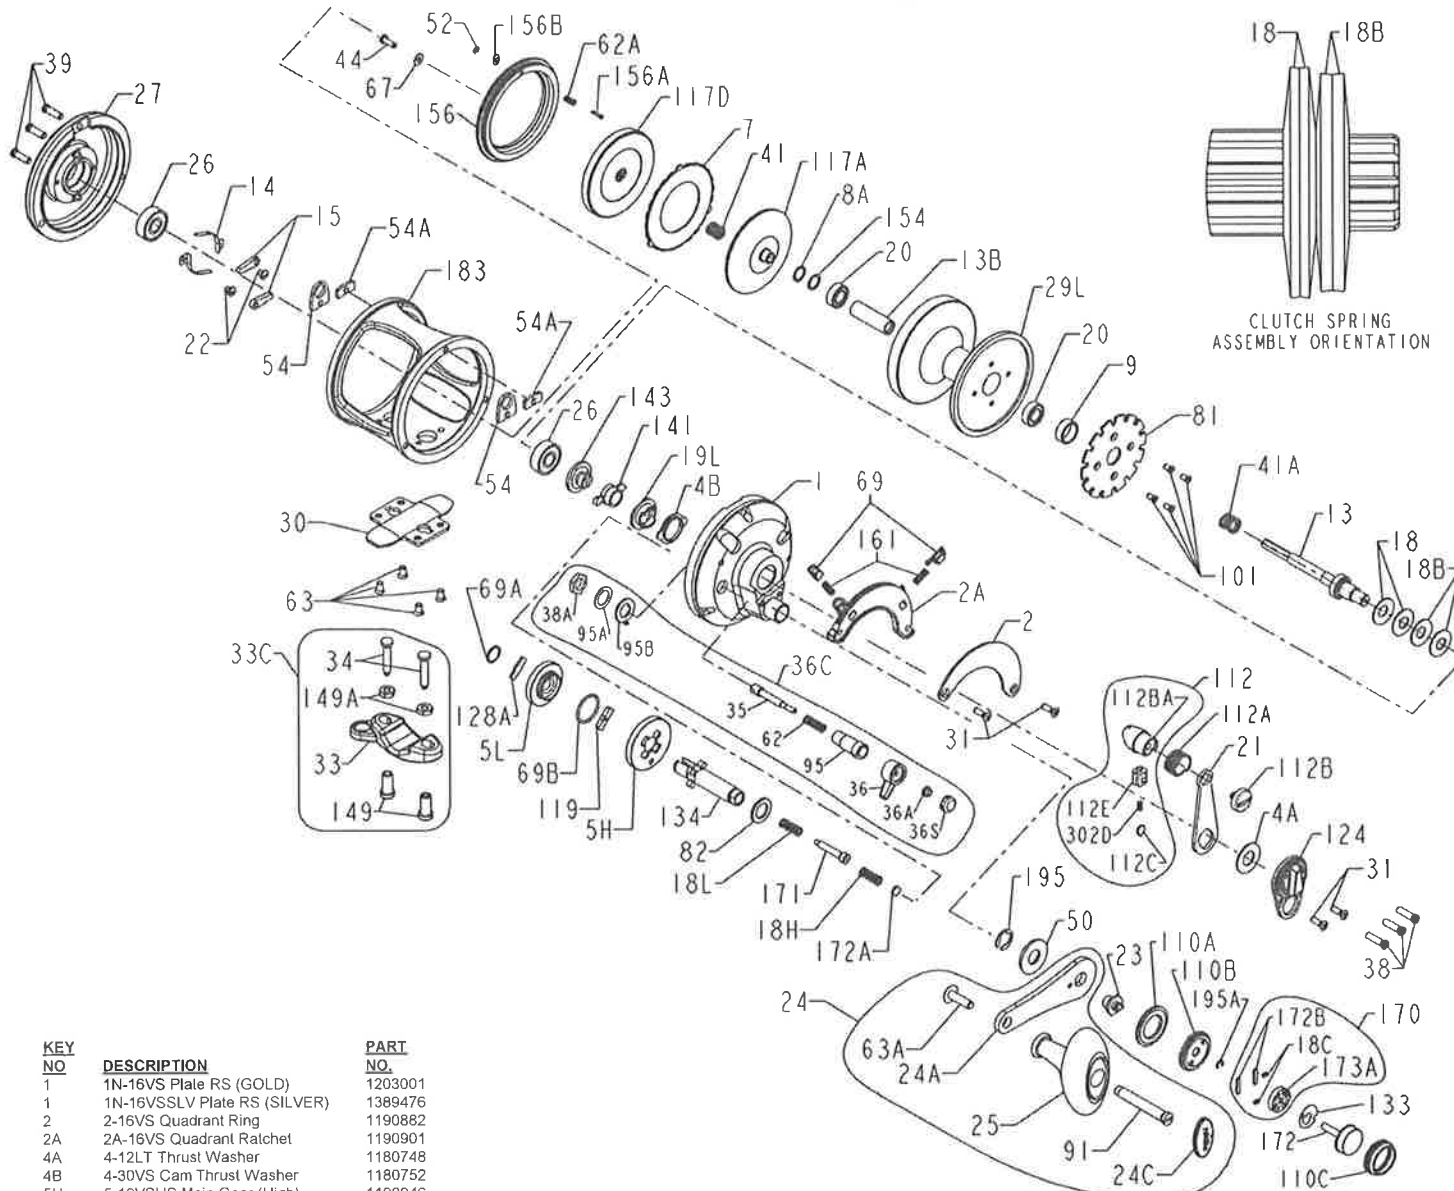

MODELS 16VS, 1151027 (GOLD) (Serial Nos. AFTER J100001) & 16VSS, 1385484 (SILVER)

KEY NO	DESCRIPTION	PART NO.
1	1N-16VS Plate RS (GOLD)	1203001
1	1N-16VSSLV Plate RS (SILVER)	1389476
2	2-16VS Quadrant Ring	1190882
2A	2A-16VS Quadrant Ratchet	1190901
4A	4-12LT Thrust Washer	1180748
4B	4-30VS Cam Thrust Washer	1180752
5H	5-16VSHS Main Gear (High)	1190946
5L	5-16VSLS Main Gear (Low)	1190948
7	7-16VS Metal Drag Washer	1191002
8A	8A-TS5-4 Shim (as required)	1229046
9	9-16VS Spool Spacing Sleeve	1191037
13	13-16VS Pinion Gear	1191094
13B	13B-16VS Pinion Sleeve	1191123
14	14-16S Dog Spring (2 req)	1181388
15	15-50 Dog (2 req)	1181425

KEY NO	DESCRIPTION	PART NO.
18	18- 12T Disc Clutch Spring (2 req)	1181608
18B	18-16VS Disc Clutch Spring (2 req)	1191204
18C	18C-15KG Shift Catch Spring (2 req)	1181632
18H	18H-30VS Shift Spring (Heavy)	1181634
18L	18L-30VS Shift Spring (Light)	1181637
19L	19L-16VS Eccentric Cam	1265027
20	20-722 Ball Bearing (2 req)	1181792
21	21-16VS Eccentric Lever	1192625
22	22-109 Dog Spring Screw (2 req)	1181912
23	23-30VS Handle Mounting Screw	1181933
24	24-16VS Handle Assembly	1181969

KEY NO	DESCRIPTION	PART NO.
24A	24A-16VS-1 Handle Blank	1207738
24C	24C-113HN Handle Knob Cap	1182092
25	25S-113HN Handle Knob	1207739
26	26N-40 Bearing (2 req)	1182146
27	27-16VS Plate Asm LS (GOLD)	1191374
27	27-16VSSLV Plate Asm LS (SILVER)	1390194
29L	29L-16VS Spool Asm (GOLD)	1192676
29L	29L-16VSSLV Spool Asm (SILVER)	1389487
30	30-16VS Stand	1182599
31	31T-70 Quad/Bridge Screw (4 req)	1182700